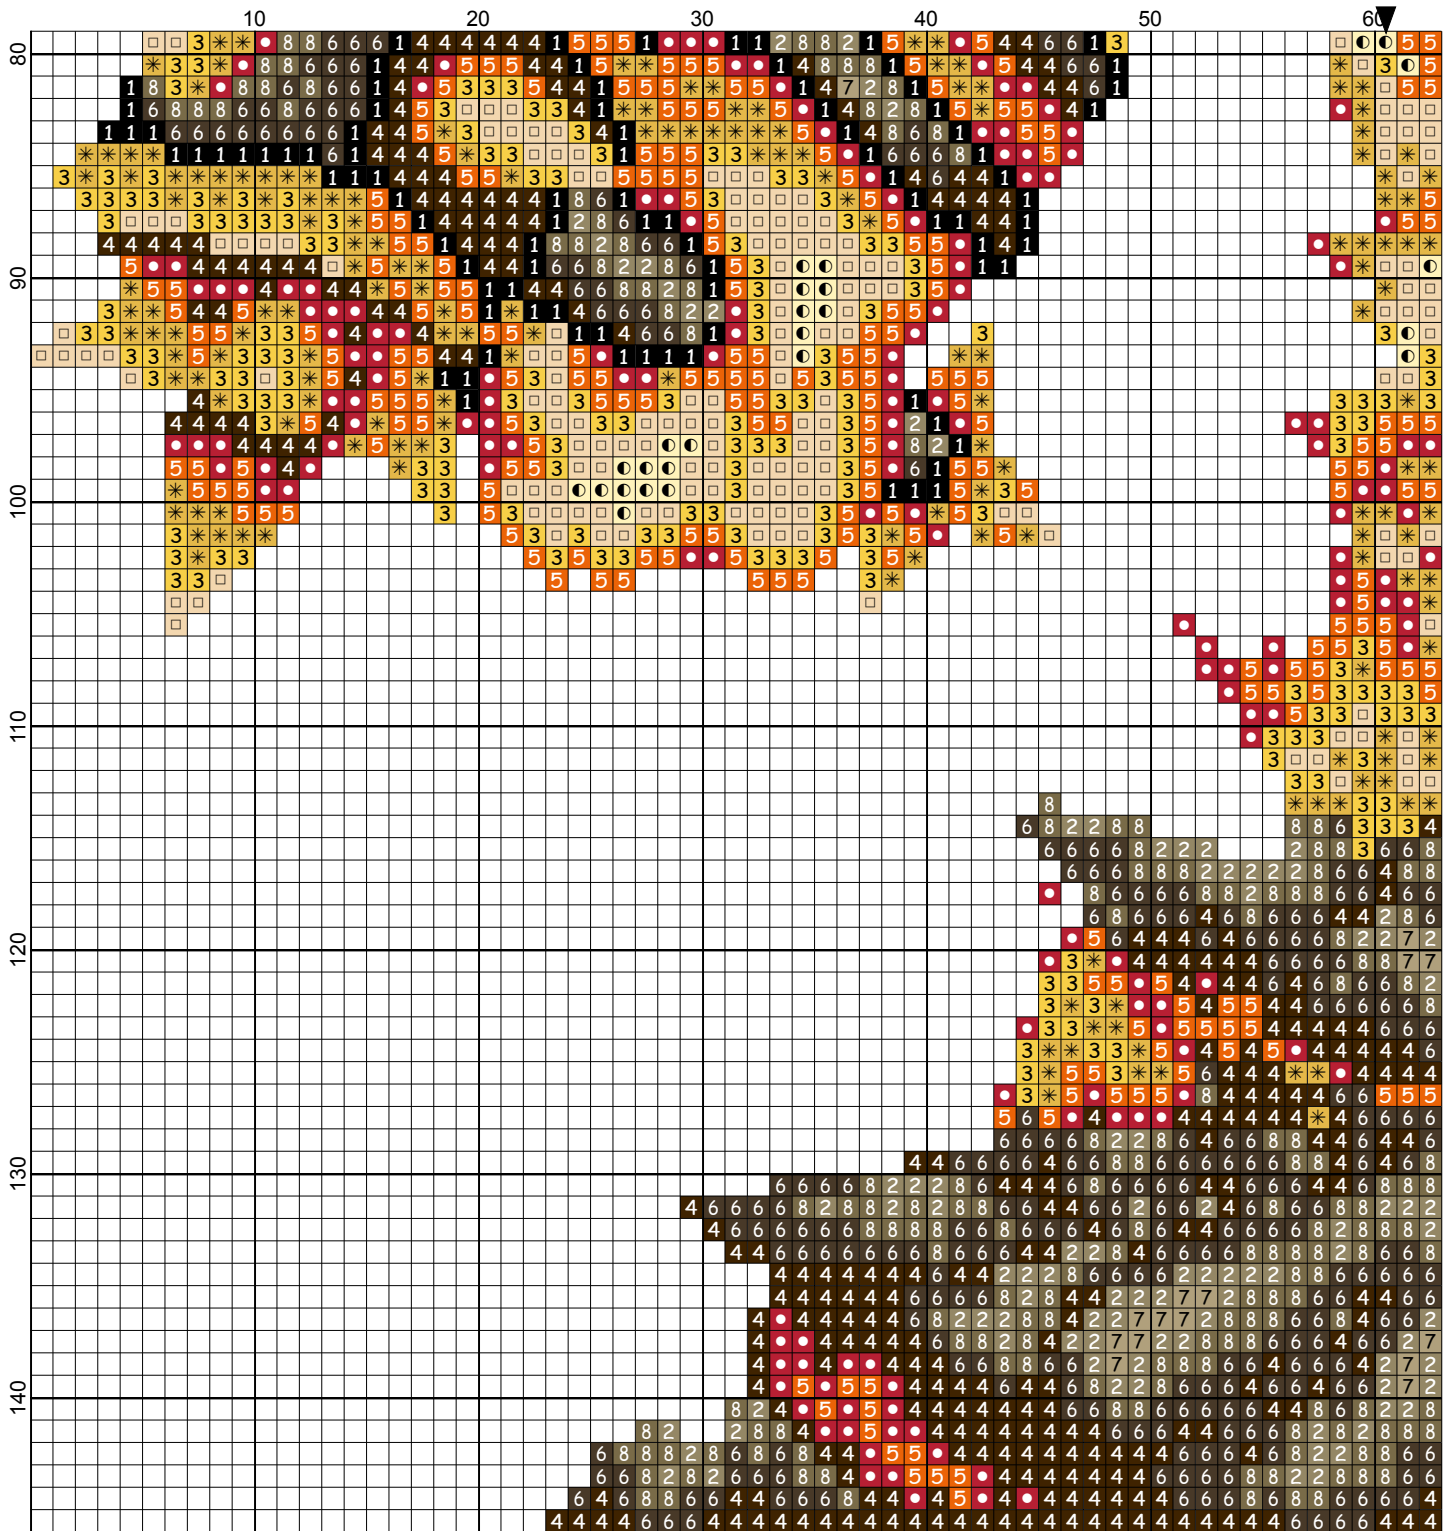

by EQ

<No Title>

Grid Size: 121W x 146H
Design Area: 7.56" x 9.13" (121 x 146 stitches)

Legend:

 DMC 304	 DMC 640	 DMC 938	 DMC 3031	 DMC 3790	 DMC 739
 DMC 310	 DMC 725	 DMC 947	 DMC 3032	 DMC 729	 DMC 745