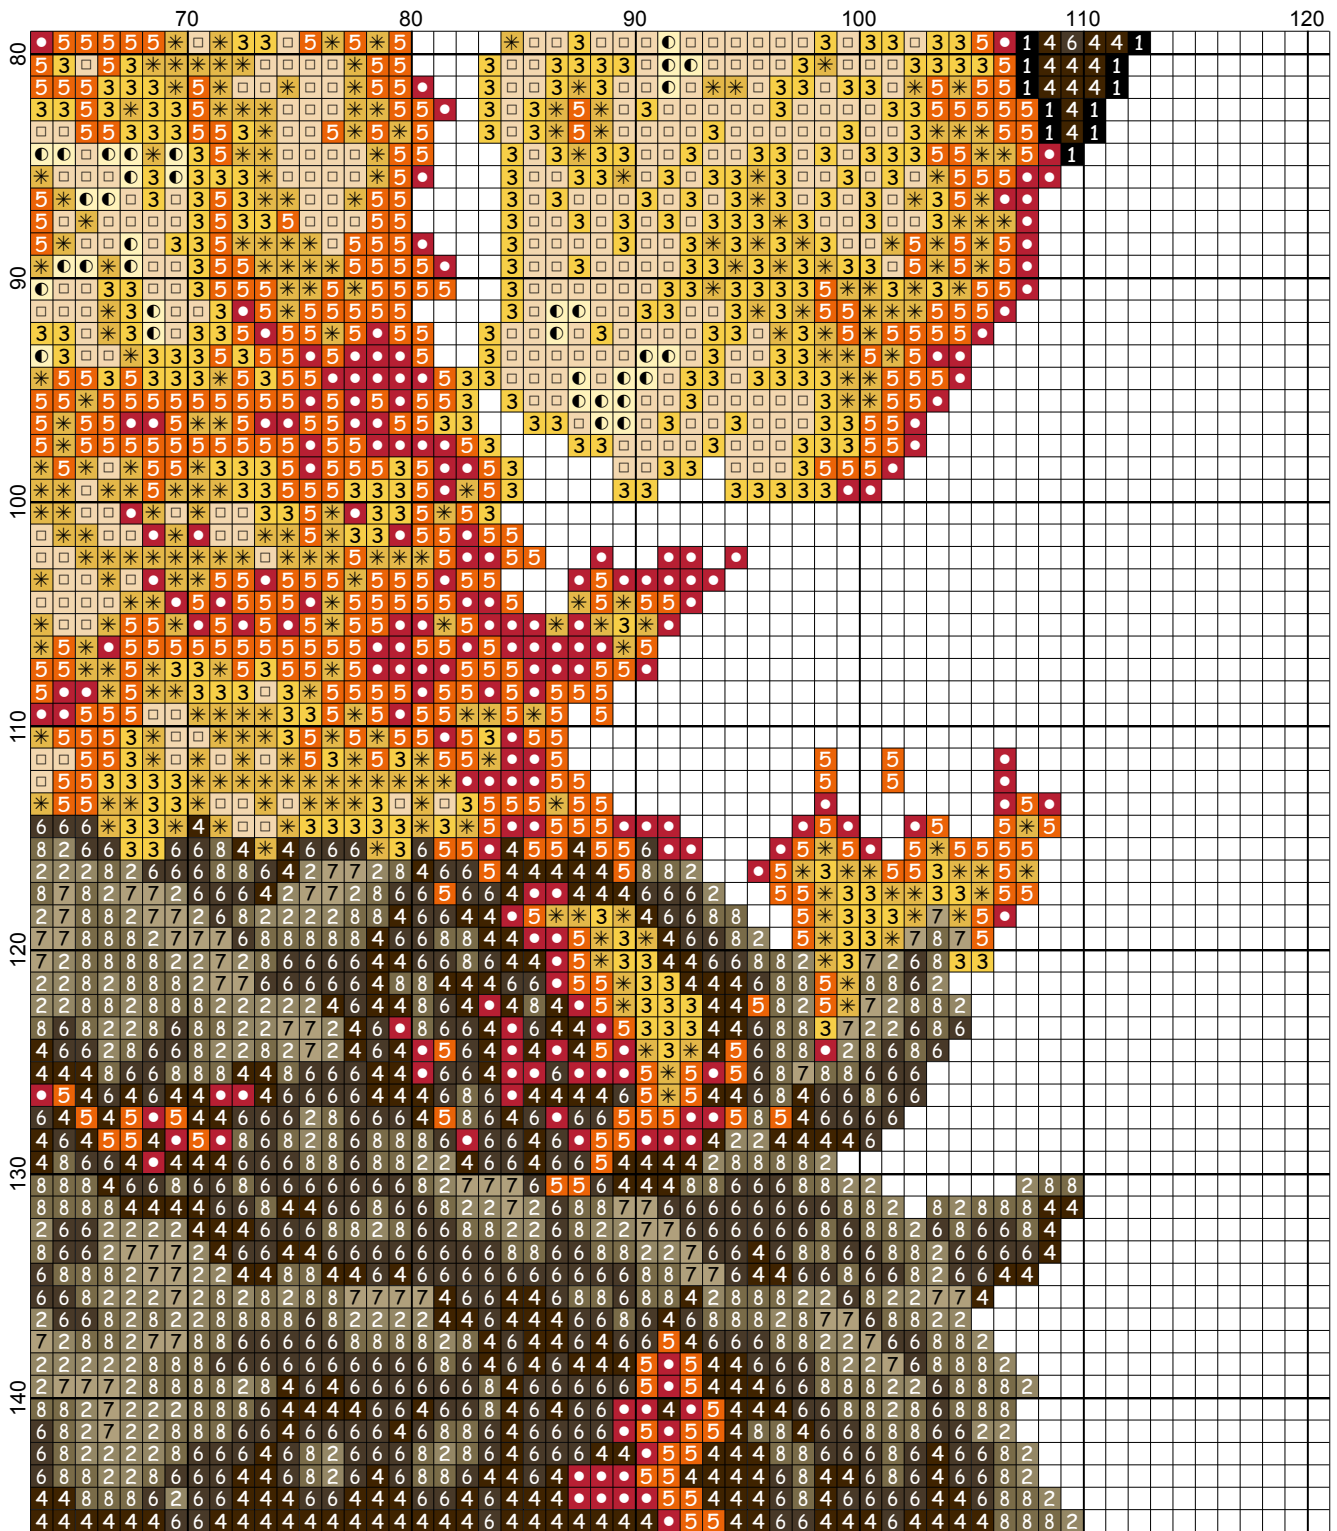

by EQ

<No Title>

Grid Size: 121W x 146H
Design Area: 7.56" x 9.13" (121 x 146 stitches)

Legend:

 DMC 304	 DMC 640	 DMC 938	 DMC 3031	 DMC 3790	 DMC 739
 DMC 310	 DMC 725	 DMC 947	 DMC 3032	 DMC 729	 DMC 745